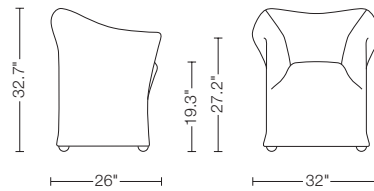

Mario Bellini

684

Cassina

684 Mario Bellini

Dining chair with steel frame, base in plastic material, polyurethane foam and polyester padding. The upholstery is in removable fabric or leather and is fixed to the frame by means of Velcro strips. The leather version is also available with fixed cover (without velcro). Black plastic material feet. Available also with castors.